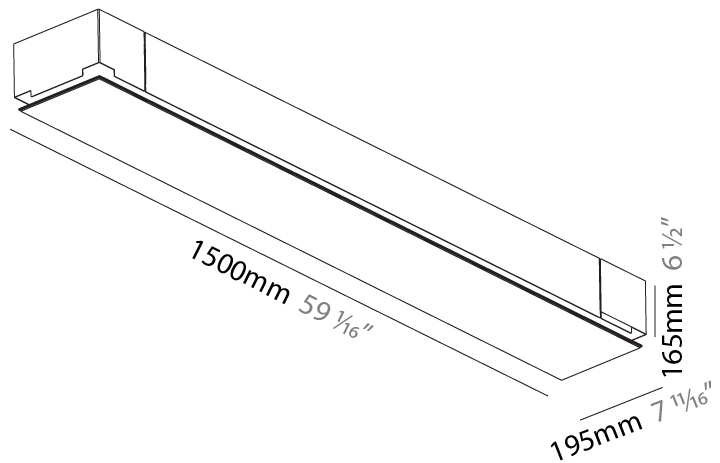

GENERAL

Series: Pi2
Subseries: Pi2 Whiteline
Brand: Prolight
Division: Architectural
Mounting Type: Trimless
Mounting Location: Ceiling
Subcategory: Ambient

PHYSICAL

Shape: Rectangle
Length (mm): 1500
Length (in): 59 1/16
Width (mm): 195
Width (in): 7 11/16
Depth (mm): 165
Depth (in): 6 1/2
Ceiling Thickness (mm): 10 / 12.5 / 15 / 25 / 30
Ceiling Thickness (in): 3/8 or 1/2 or 9/16 or 1 or 1 3/16
Min. Recessing Depth (mm): 180
Min. Recessing Depth (in): 7 1/16
Light Distribution: Direct
Weight (kg): 9.7
Weight (lbs): 21.34
Diffuser: PMMA - Opal
Fixture Material: Extruded Aluminum / Steel
Cut-out Measurements: 1535mm / 60 7/16" x 230mm / 9 1/16"
Upon Request: Unique Sizes Unique Ceiling Thickness Unique Mounting Depth Spot Inserts

ELECTRICAL

Lamp Type: LED (Zhaga Standard)
Total Output Wattage (W): 47.8
Dimming: [Tri-Mode (Non-Dimming and Phase Dimming (120Vac only) and 0-10V Dimming)](#)
Driver Included: Yes
Driver Location: Integrated
Driver Type: Constant Current - Universal
Driver Class: Class 2
Input Voltage (V): 120 - 277
Constant Current (MA): 500

LED

Color Temperature (°K): [3000 / 3500 / 4000](#)
Max. Delivered Lumen (lm): 3890 / 4194 / 4280
CRI: >80 CRI
Efficiency (%): 0.611
Lamp Life (hrs): 50000
Upon Request: RGB-W Tunable White Special Color Temperature CRI90

OPTICAL

RATINGS AND CERTIFICATIONS

Certified By: Certified for North American Standards
IP rating: IP20